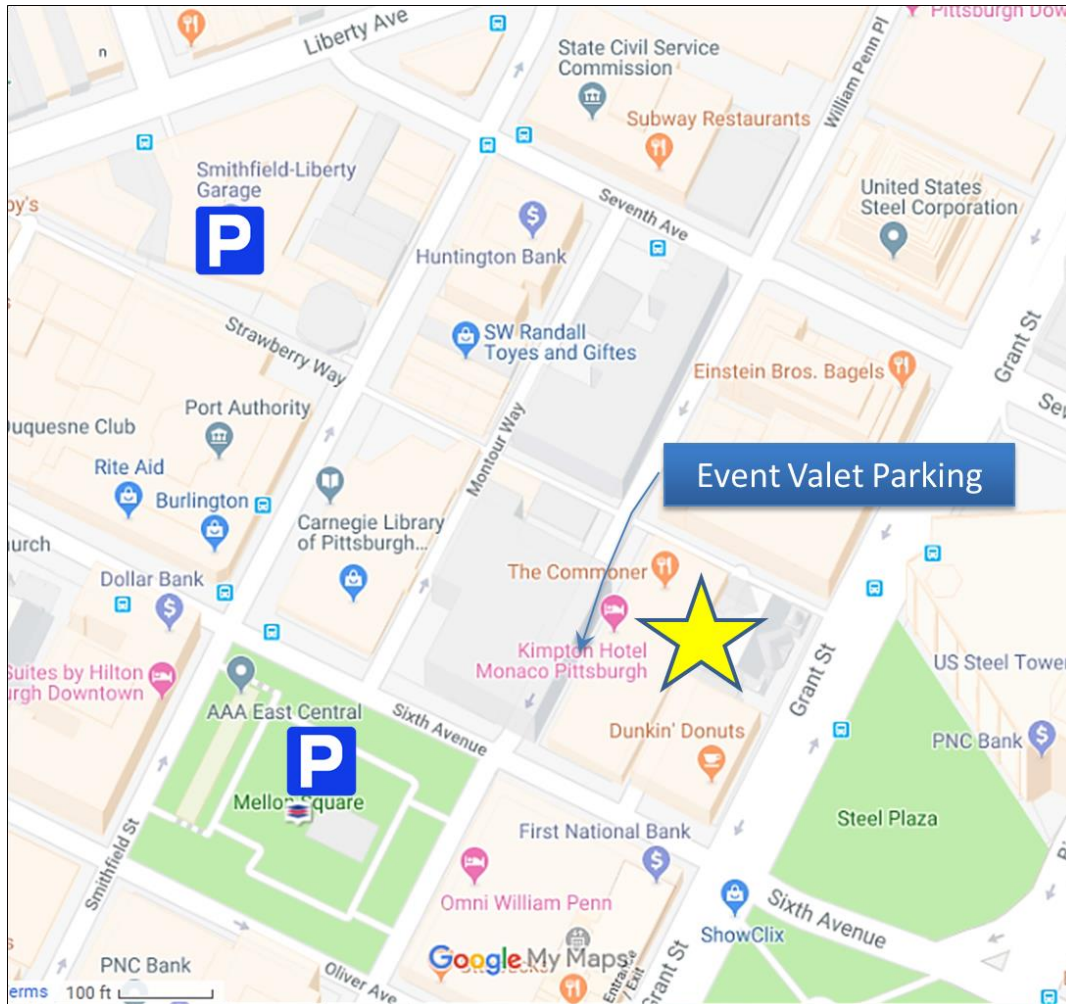

## Event Location & Parking Details:

**ASCE Pittsburgh Hosts Our 100<sup>th</sup> Celebration!**  
**Saturday, September 22, 2018**  
**5:30 PM to 10PM**

**Hotel Monaco (Downtown Pittsburgh)**  
**620 William Penn Place Pittsburgh, PA 15219**

Directions to Kimpton Hotel Monaco Pittsburgh:

<http://www.monaco-pittsburgh.com/downtown-pittsburgh/map-directions>

### Parking Options:

- Street / Meter Parking: On-Street Meters are enforced Saturdays from 8AM to 6PM; After 6PM is free: <http://www.pittsburghparking.com/meters>
- Mellon Square Garage 500 Smithfield Street, Pittsburgh, PA 15222: <http://www.pittsburghparking.com/mellon-square>
- Smithfield-Liberty Garage 629 Smithfield Street, Pittsburgh, PA 15222: <http://www.pittsburghparking.com/smithfield-liberty>
- Hotel Monaco Valet: Valet services will be available for event guests for a fee of \$20 for the event period. The valet is located at the 620 William Penn Pl. hotel entrance.

### Transportation Options:

1. Drive. See parking options above.
2. Bus
3. Uber/Lyft
4. Taxi